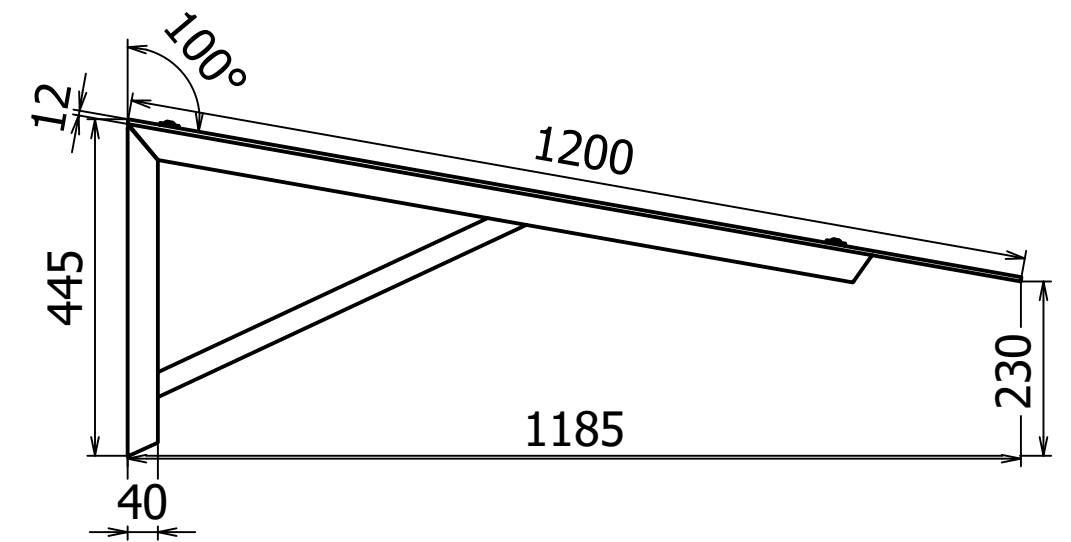

Easy Collection Console Delta - Glass L=1500mm L=2000mm L=2500mm

**DESIGN TAK**<sup>®</sup>

*makes entrance*

Copyright all rights reserved ©

Drawings Delta

Version  
1.4

Blad  
1 / 1