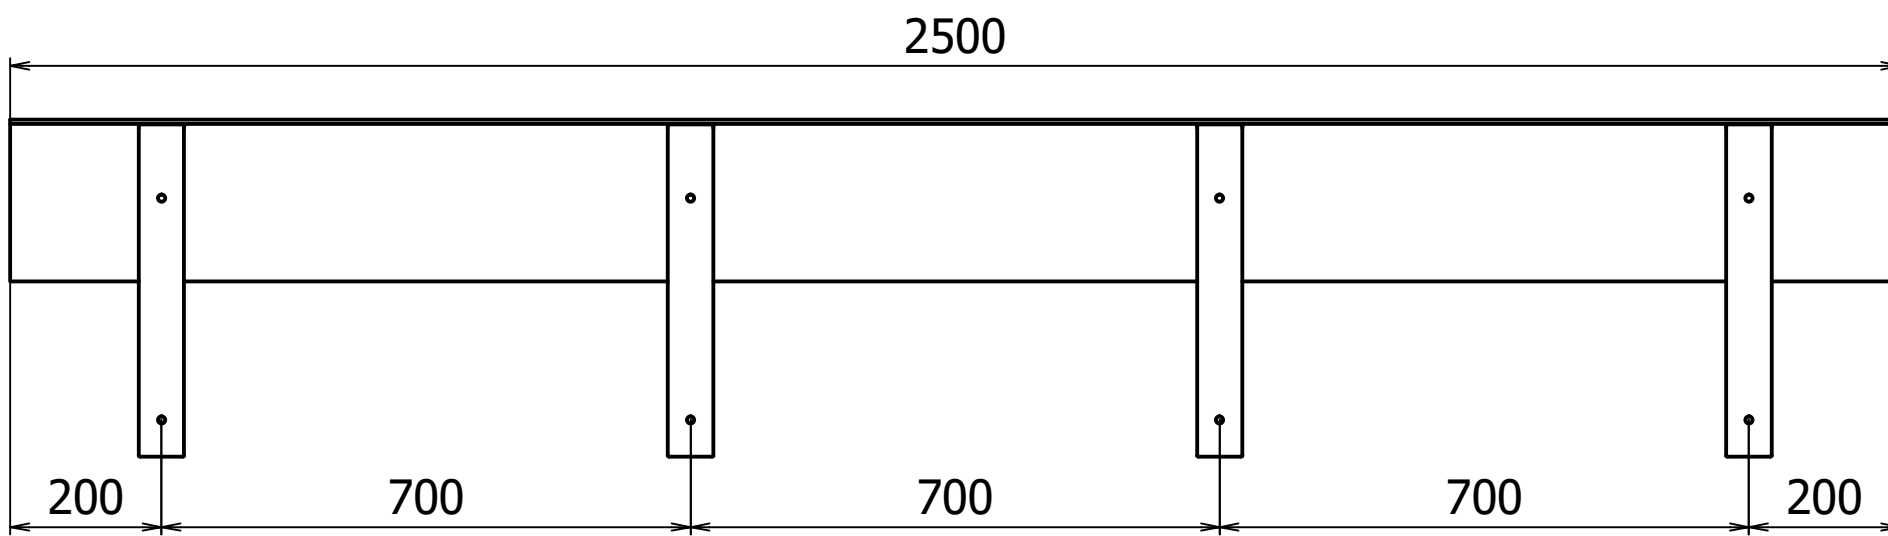

Easy Collection Console Delta - Glass L=1500mm L=2000mm L=2500mm

**DESIGN TAK**<sup>®</sup>

*makes entrance*

Copyright all rights reserved ©

Drawings Delta

Version  
1.4

Blad  
1 / 1