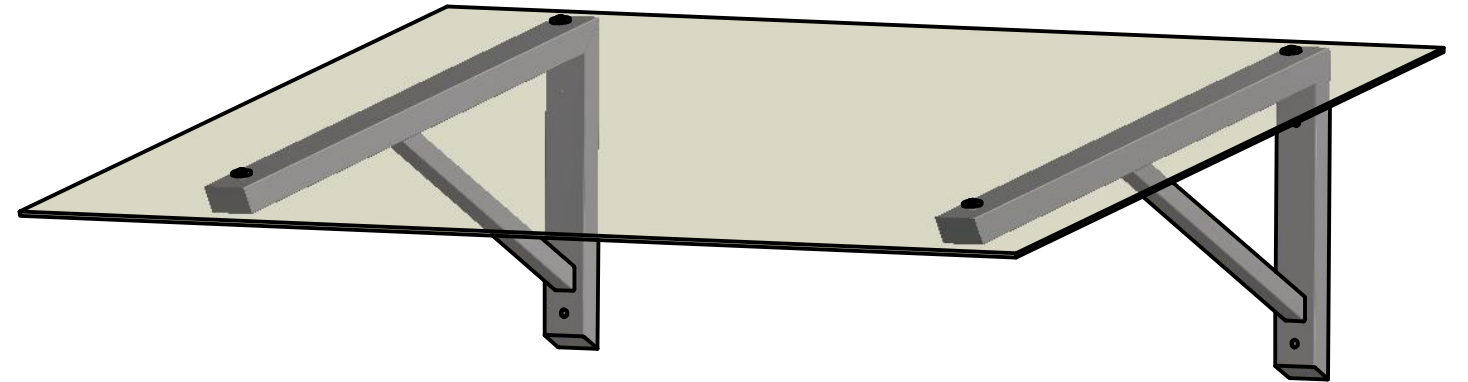

Easy Collection Console Delta - Glass L=1500mm L=2000mm L=2500mm

**DESIGN TAK**<sup>®</sup>

*makes entrance*

Copyright all rights reserved ©

Drawings Delta

Version  
1.4

Blad  
1 / 1