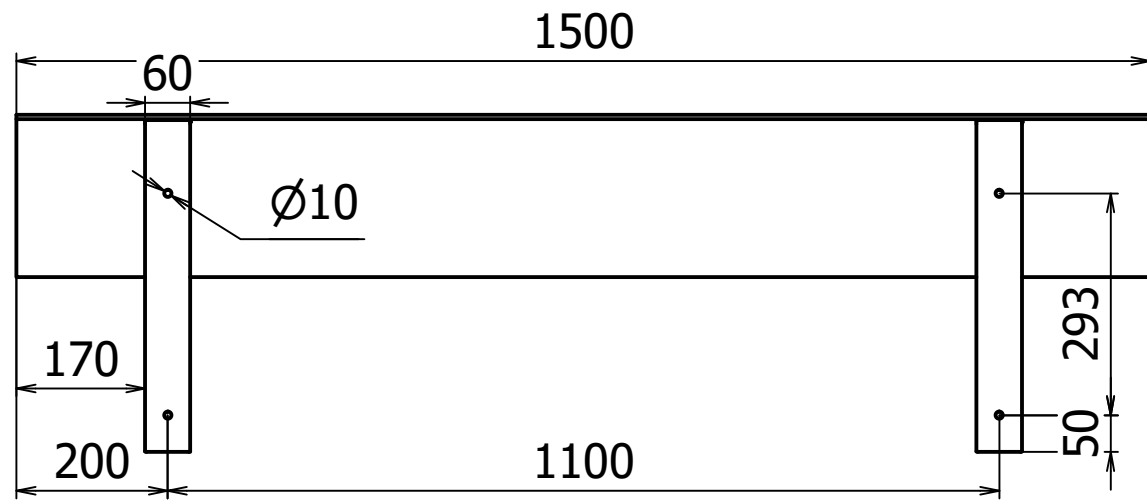

Easy Collection Console Delta - Glass L=1500mm L=2000mm L=2500mm

**DESIGN TAK**<sup>®</sup>

*makes entrance*

Copyright all rights reserved ©

Drawings Delta

Version  
1.4

Blad  
1 / 1