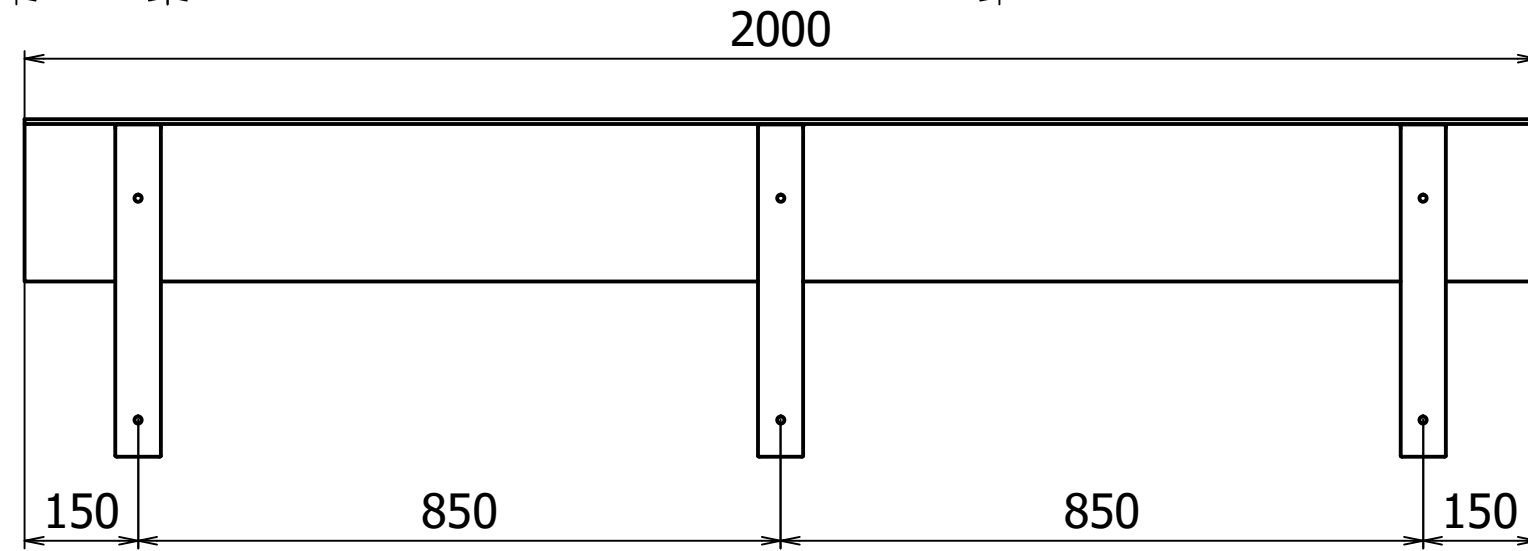

Easy Collection Console Delta - Glass L=1500mm L=2000mm L=2500mm

**DESIGN TAK**<sup>®</sup>

*makes entrance*

Copyright all rights reserved ©

Drawings Delta

Version  
1.4

Blad  
1 / 1